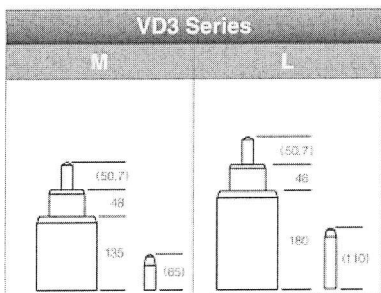

High Hand Series

Remark

Type M : Regular Production (Stock Item)
 Type L / LL / LLA / LLB: Order Based Production
 (Please contact us for more details)

Mechanical

Standard

Slim

Multi-eye / Retrograde

Dual Time

Basic Chronograph

Premium Chronograph

*Dimensions in () are for reference only.
 *Unit : 1/100mm