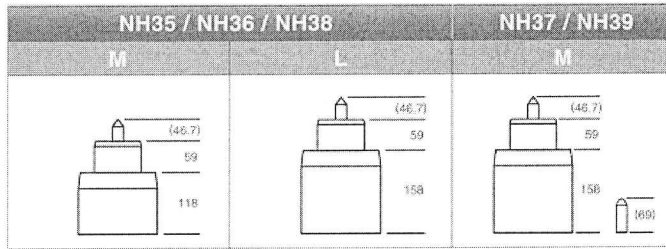

High Hand Series

Remark

Type M : Regular Production (Stock Item)
 Type L / LL / LLA / LLB: Order Based Production
 (Please contact us for more details)

Mechanical

Standard

Slim

Multi-eye / Retrograde

Dual Time

Basic Chronograph

Premium Chronograph

*Dimensions in () are for reference only.
 *Unit : 1/100mm