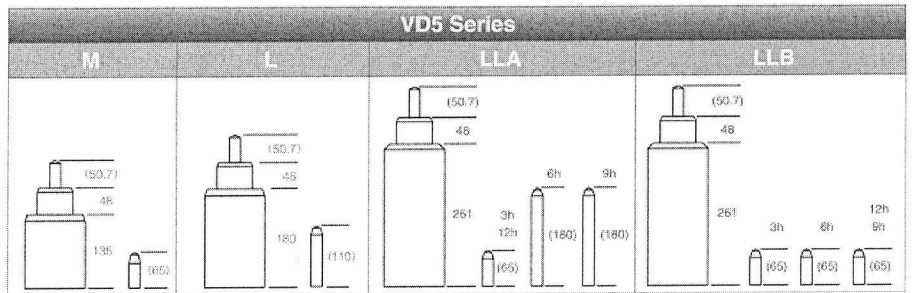

High Hand Series

Remark

Type M : Regular Production (Stock Item)
 Type L / LL / LLA / LLB: Order Based Production
 (Please contact us for more details)

Mechanical

Standard

Slim

Multi-eye / Retrograde

Dual Time

Basic Chronograph

Premium Chronograph

*Dimensions in () are for reference only.
 *Unit : 1/100mm