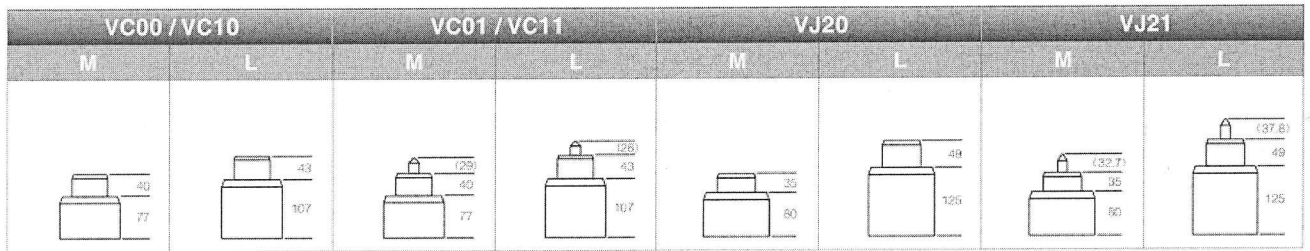

High Hand Series

Remark

Type M : Regular Production (Stock Item)
 Type L / LL / LLA / LLB: Order Based Production
 (Please contact us for more details)

Mechanical

Standard

Slim

Multi-eye / Retrograde

Dual Time

Basic Chronograph

Premium Chronograph

*Dimensions in () are for reference only.
 *Unit : 1/100mm