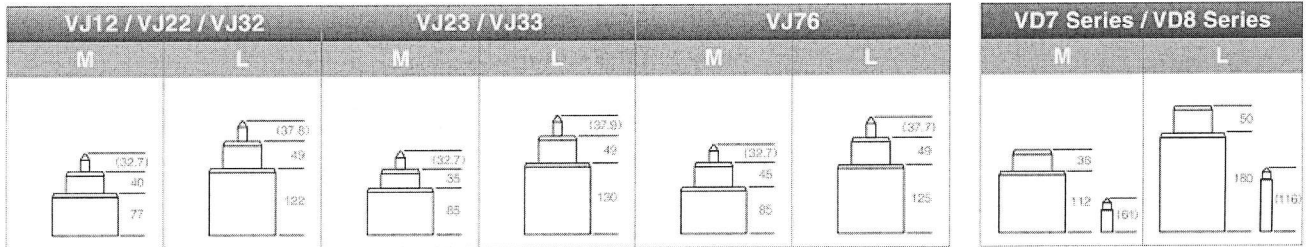

High Hand Series

Remark

Type M : Regular Production (Stock Item)
 Type L / LL / LLA / LLB: Order Based Production
 (Please contact us for more details)

Mechanical

Standard

Slim

Multi-eye / Retrograde

Dual Time

Basic Chronograph

Premium Chronograph

*Dimensions in () are for reference only.
 *Unit : 1/100mm