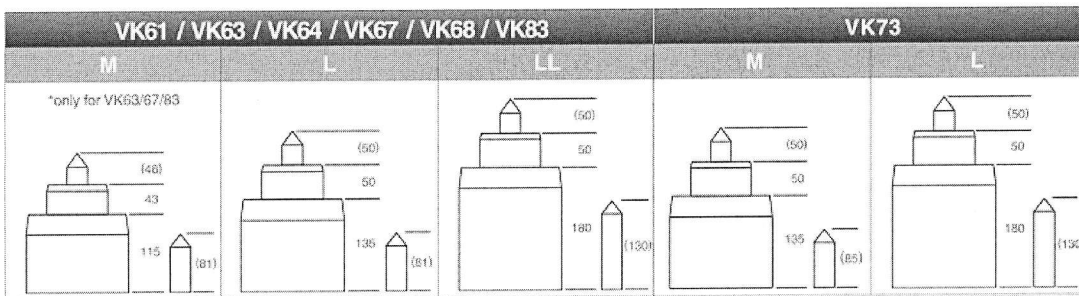

High Hand Series

Remark

Type M : Regular Production (Stock Item)
 Type L / LL / LLA / LLB: Order Based Production
 (Please contact us for more details)

Mechanical

Standard

Slim

Multi-eye / Retrograde

Dual Time

Basic Chronograph

Premium Chronograph

*Dimensions in () are for reference only.
 *Unit : 1/100mm