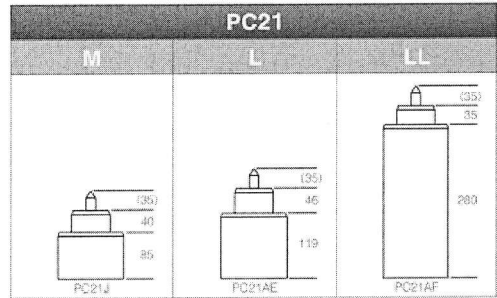

High Hand Series

Remark

Type M : Regular Production (Stock Item)
 Type L / LL / LLA / LLB: Order Based Production
 (Please contact us for more details)

Mechanical

Standard

Slim

Multi-eye / Retrograde

Dual Time

Basic Chronograph

Premium Chronograph

*Dimensions in () are for reference only.
 *Unit : 1/100mm